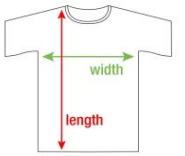

STEDMAN® GARMENT SIZES WOMEN

Garment sizes are in cm. Subject to the tolerance of ± 2,5 cm. Might be subject to change without further notice.

Code	STYLE	Fit	XS		S		M		L		XL		2XL		3XL	
			width	length	width	length	width	length	width	length	width	length	width	length	width	length
N1100	NANO Crew Neck	Normal Fit	–	–	45,0	65,0	48,0	67,0	51,0	69,5	55,0	72,0	–	–	–	–
ST8940	Recycled Sports-T Reflect	Body Fit	–	–	44,0	64,0	47,0	66,0	50,0	68,0	54,0	71,0	–	–	–	–
ST8950	Recycled Sports-T Race	Body Fit	–	–	44,0	67,0	47,0	69,0	50,0	71,0	54,0	74,0	–	–	–	–
ST9110	Finest Cotton-T	Body Fit	–	–	43,5	66,5	46,5	69,0	49,5	71,0	53,5	71,0	–	–	–	–
ST9120	Megan Crew Neck	Body Fit	42,0	62,0	44,0	64,0	47,0	66,0	50,0	68,0	54,0	68,0	–	–	–	–
ST9130	Megan V-Neck	Body Fit	–	–	44,0	64,0	47,0	66,0	50,0	68,0	54,0	68,0	–	–	–	–
ST9150	Hanna Polo	Normal Fit	–	–	45,5	64,0	48,5	66,0	51,5	68,0	55,5	70,0	–	–	–	–
ST9180	Knit Long Sleeve	Normal Fit	–	–	48,0	67,0	51,0	69,0	54,0	69,5	58,0	70,0	–	–	–	–
ST9300	Janet Organic Crew Neck	Normal Fit	–	–	45,0	65,0	48,0	67,0	51,0	69,0	55,0	71,0	–	–	–	–
ST9310	Janet Organic V-neck	Normal Fit	–	–	45,0	65,0	48,0	67,0	51,0	69,0	55,0	71,0	–	–	–	–
ST9320	Slub Organic	Normal Fit	–	–	48,0	65,0	51,0	67,0	54,0	69,0	58,0	72,0	–	–	–	–
ST9500	Sharon Slub Crew Neck	Normal Fit	–	–	45,5	66,5	48,5	68,5	51,5	70,5	55,5	72,5	–	–	–	–
ST9510	Sharon Slub V-neck	Normal Fit	–	–	45,5	66,5	48,5	68,5	51,5	70,5	55,5	72,5	–	–	–	–
ST9530	Sharon Henley T-Shirt	Normal Fit	–	–	45,5	63,5	48,5	65,5	51,5	67,5	55,5	69,5	–	–	–	–
ST9550	Sharon Oversized Slub	Oversized Fit	–	–	50,0	70,0	53,0	72,0	56,0	74,0	60,0	77,0	–	–	–	–
ST9580	Sharon Henley Long Sleeve	Normal Fit	–	–	45,5	63,5	48,5	65,5	51,5	67,5	55,5	69,5	–	–	–	–
ST9700	Claire Crew neck	Body Fit	40,0	63,0	42,0	63,0	45,0	63,0	48,0	65,0	52,0	65,0	–	–	–	–
ST9710	Claire V-Neck	Body Fit	–	–	42,0	62,0	45,0	63,0	48,0	64,5	52,0	65,0	–	–	–	–
ST9720	Claire V-Neck Long Sleeve	Body Fit	–	–	42,0	62,0	45,0	63,0	48,0	64,5	52,0	65,0	–	–	–	–
ST9730	Claire Relaxed Crew Neck	Normal Fit	39,0	61,0	42,0	62,0	45,0	62,0	48,0	63,0	52,0	63,5	–	–	–	–
ST9900	Lisa Crew Neck	Normal Fit	–	–	45,0	65,0	48,0	67,0	51,0	69,0	55,0	71,0	–	–	–	–
ST9910	Lisa V-neck	Normal Fit	–	–	45,0	65,0	48,0	67,0	51,0	69,0	55,0	71,0	–	–	–	–
ST9950	Daisy Crew Neck	Oversized Fit	–	–	50,0	70,0	53,0	72,0	56,0	74,0	60,0	77,0	–	–	–	–

* centre back length