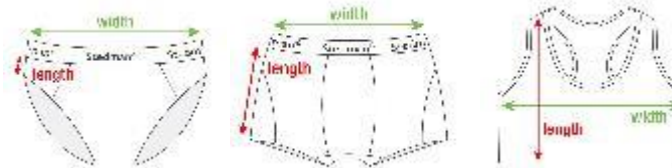

STEDMAN® GARMENT SIZES UNDERWEAR

Code	Stedman® Underwear	Fit	S		M		L		XL		2XL	
			width	length	width	length	width	length	width	length	width	length
ST9691	DEXTER Boxers for men	Body Fit	31,0	18,0*	34,0	20,0*	37,0	22,0*	40,0	24,0*	43,0	26,0*
ST9692	DEXTER Briefs for men	Body Fit	32,0	2,0*	34,0	3,0*	36,0	4,0*	38,0	5,0*	40,0	6,0*
ST8330	Sports Bra for women	Body Fit	34,0	17,0	37,0	18,0	40,0	19,0	43,0	20,0	–	–

*side seam excl. waistband