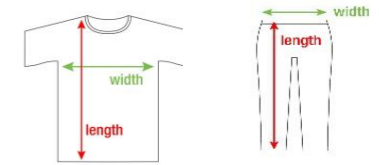

STEDMAN® VEĽKOSTNÁ TABUĽKA OBLEČENIA - UNISEX

Veľkosti sú uvádzané v cm a s toleranciou ± 2,5 cm.

Kód	Názov	Strih	2XS		XS		S		M		L		XL		2XL		3XL		4XL		5XL	
			šírka	dĺžka	šírka	dĺžka	šírka	dĺžka	šírka	dĺžka	šírka	dĺžka	šírka	dĺžka	šírka	dĺžka	šírka	dĺžka	šírka	dĺžka	šírka	dĺžka
ST2000	Classic-T Unisex	Normálny	43,0	66,0	46,0	68,0	50,0	69,0	53,0	71,0	56,0	73,0	59,0	75,0	62,0	77,0	65,0	79,0	68,0	82,0	71,0	88,0
ST2020	Classic-T Organic Unisex	Normálny	43,0	66,0	46,0	68,0	49,0	70,0	52,0	72,0	55,0	74,0	58,0	76,0	61,0	78,0	64,0	80,0	67,0	85,0	71,0	88,0
ST4000	Unisex Sweatshirt Classic	Normálny	-	-	51,0	66,0	54,0	68,0	57,0	70,0	60,0	72,0	63,0	74,0	66,0	76,0	69,0	78,0	-	-	-	-
ST4200	Unisex Sweat Hoodie Light	Normálny	-	-	52,0	68,5	55,0	70,5	56,0	72,5	61,0	74,5	64,0	77,5	67,5	80,5	71,5	80,5	75,5	81,0	-	-
ST5630	Recycled Unisex Sweat Hoodie	Normálny	-	-	51,0	66,0	54,0	69,0	57,0	73,0	60,0	75,0	63,0	77,0	66,0	79,0	69,0	81,0	-	-	-	-
ST5600	Unisex Sweat Hoodie Select	Normálny	-	-	51,0	66,0	54,0	69,0	57,0	73,0	60,0	75,0	63,0	77,0	66,0	79,0	69,0	81,0	-	-	-	-
ST5650	Recycled Unisex Sweatpants	Normálny	-	-	42,5	106,0	47,0	108,0	51,0	112,0	55,0	114,0	59,0	116,0	64,0	116,0	-	-	-	-	-	-