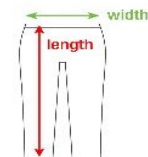

* dĺžka stredú chrbta

ŠPORTOVÉ LEGÍNY

Kód	Názov	Strih	XS		S		M		L		XL		2XL		3XL	
			šírka	dĺžka	šírka	dĺžka	šírka	dĺžka	šírka	dĺžka	šírka	dĺžka	šírka	dĺžka	šírka	dĺžka
ST8320	3/4 Sports Tights	Zúžený	-	-	32,0	66,0	34,0	68,0	36,5	70,0	39,0	72,0	-	-	-	-
ST8990	Seamless Tights	Zúžený	-	-	32,0	88,0	35,0	90,0	38,0	92,0	41,0	94,0	-	-	-	-