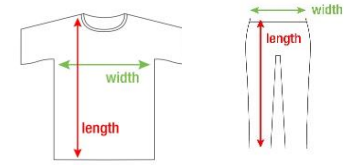

STEDMAN® GARMENT SIZES UNISEX

Garment sizes are in cm. Subject to the tolerance of ± 2,5 cm. Might be subject to change without further notice.

Code	STYLE	Fit	2XS		XS		S		M		L		XL		2XL		3XL		4XL		5XL	
			width	length	width	length	width	length	width	length	width	length	width	length	width	length	width	length	width	length	width	length
ST2000	Classic-T Unisex	Normal Fit	43,0	66,0	46,0	68,0	50,0	69,0	53,0	71,0	56,0	73,0	59,0	75,0	62,0	77,0	65,0	79,0	68,0	82,0	71,0	88,0
ST2020	Classic-T Organic Unisex	Normal Fit	43,0	66,0	46,0	68,0	49,0	70,0	52,0	72,0	55,0	74,0	58,0	76,0	61,0	78,0	64,0	80,0	67,0	85,0	71,0	88,0
ST4000	Unisex Sweatshirt Classic	Normal Fit	–	–	51,0	66,0	54,0	68,0	57,0	70,0	60,0	72,0	63,0	74,0	66,0	76,0	69,0	78,0	–	–	–	–
ST4200	Unisex Sweat Hoodie Light	Normal Fit	–	–	52,0	68,5	55,0	70,5	56,0	72,5	61,0	74,5	64,0	77,5	67,5	80,5	71,5	80,5	75,5	81,0	–	–
ST5630	Recycled Unisex Sweat Hoodie	Normal Fit	–	–	51,0	66,0	54,0	69,0	57,0	73,0	60,0	75,0	63,0	77,0	66,0	79,0	69,0	81,0	–	–	–	–
ST5600	Unisex Sweat Hoodie Select	Normal Fit	–	–	51,0	66,0	54,0	69,0	57,0	73,0	60,0	75,0	63,0	77,0	66,0	79,0	69,0	81,0	–	–	–	–
ST5650	Recycled Unisex Sweatpants	Normal Fit	–	–	42,5	106,0	47,0	108,0	51,0	112,0	55,0	114,0	59,0	116,0	64,0	116,0	–	–	–	–	–	–