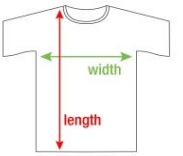

STEDMAN® GARMENT SIZES WOMEN

Garment sizes are in cm. Subject to the tolerance of ± 2,5 cm. Might be subject to change without further notice.