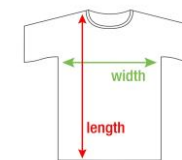

STEDMAN® VEĽKOSTNÁ TABUĽKA OBLEČENIA - MUŽI

Veľkosti sú uvádzané v cm a s toleranciou ± 2,5 cm.