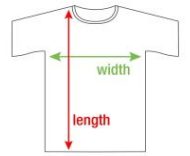

# STEDMAN® VEĽKOSTNÁ TABUĽKA OBLEČENIA - ŽENY

Veľkosti sú uvádzané v cm a s toleranciou ± 2,5 cm.

Kód	STYLE	Strih	XS		S		M		L		XL		2XL		3XL	
			šírka	dĺžka	šírka	dĺžka	šírka	dĺžka	šírka	dĺžka	šírka	dĺžka	šírka	dĺžka	šírka	dĺžka
N1100	NANO Crew Neck	Normálny	–	–	45,0	65,0	48,0	67,0	51,0	69,5	55,0	72,0	–	–	–	–
ST2160	Comfort-T 185 Crew Neck	Normálny	–	–	44,0	61,0	47,0	63,0	50,0	65,0	54,0	67,0	58,0	68,0	–	–
ST2600	Classic-T Fitted	Zúžený	42,0	62,0	45,0	64,0	48,0	66,0	51,0	68,0	55,0	70,0	59,0	71,0	62,0	74,0
ST2620	Classic-T Organic Fitted	Normálny	41,0	59,0	44,0	61,0	47,0	63,0	50,0	65,0	54,0	67,0	–	–	–	–
ST2700	Classic-T V-neck	Normálny	–	–	44,0	61,0	47,0	63,0	50,0	65,0	54,0	67,0	58,0	68,0	–	–
ST2900	Classic Tank Top	Normálny	–	–	42,0	61,0	45,0	63,0	48,0	65,0	52,0	67,0	–	–	–	–
ST3100	Polo	Normálny	42,0	62,0	45,0	64,0	48,0	66,0	51,0	68,0	55,0	70,0	59,0	71,0	–	–
ST4110	Sweat Hoodie Classic	Normálny	–	–	50,0	65,0	53,0	67,0	56,0	70,0	60,0	72,0	–	–	–	–
ST5100	Fleece Jacket	Normálny	46,0	65,0	48,0	66,0	51,0	67,5	54,0	69,0	58,0	71,5	60,0	73,0	–	–
ST5110	Fleece Vest	Normálny	–	–	49,0	65,5	52,0	67,5	55,0	69,5	59,0	71,5	–	–	–	–
ST5120	Power Fleece Jacket	Normálny	–	–	51,0	65,0	54,0	67,0	57,0	70,0	61,0	72,0	–	–	–	–
ST5190	Striped Fleece Jacket	Normálny	–	–	50,0	65,5	53,0	67,5	56,0	69,5	60,0	71,0	–	–	–	–
ST5300	Padded Jacket	Normálny	–	–	49,0	64,0	52,0	65,0	55,0	66,0	59,0	67,0	–	–	–	–
ST5310	Padded Vest	Normálny	–	–	49,0	64,0	52,0	65,0	55,0	66,0	59,0	67,0	–	–	–	–
ST5330	Softest Shell Jacket	Normálny	–	–	50,0	68,0	53,0	70,0	56,0	72,0	59,0	74,0	–	–	–	–
ST5340	Softest Shell Hooded Jacket	Normálny	–	–	48,0	66,0	51,0	68,0	54,0	70,0	57,0	72,0	–	–	–	–
ST5350	Biker Jacket	Normálny	–	–	47,0	53,0	50,0	54,0	53,0	55,0	56,0	56,0	–	–	–	–
ST5360	Quilted Jacket	Normálny	–	–	49,0	64,0	52,0	65,0	55,0	66,0	59,0	67,0	–	–	–	–
ST5700	Sweat Hoodie Select	Normálny	–	–	50,0	62,0	53,0	64,0	56,0	66,0	60,0	67,0	–	–	–	–
ST5710	Sweat Jacket Select	Normálny	–	–	51,0	62,0	54,0	64,0	57,0	67,0	61,0	69,0	–	–	–	–
ST5930	Performance Jacket	Normálny	–	–	50,0	65,0	53,0	67,0	56,0	69,0	60,0	71,0	–	–	–	–
ST5940	Recycled Scuba Jacket	Normálny	48,0	60,5	50,0	60,5	52,0	62,5	54,0	64,5	56,0	66,5	–	–	–	–
ST5950	Knit Fleece Jacket	Normálny	–	–	50,0	65,5	53,0	67,5	56,0	69,5	60,0	71,0	–	–	–	–
ST5960	Recycled Fleece Jacket Hero	Normálny	43,0	65,0	45,0	66,0	48,0	66,0	50,0	68,0	53,0	68,0	–	–	–	–
ST8100	Sports-T	Zúžený	42,0	66,0	44,0	66,0	47,0	68,0	50,0	70,0	54,0	72,0	58,0	74,0	–	–
ST8110	Sports Top	Zúžený	–	–	39,0	64,0	42,0	66,0	45,0	68,0	49,0	70,0	–	–	–	–
ST8120	Intense Tech	Zúžený	–	–	44,0	68,0	47,0	70,0	50,0	72,0	54,0	74,0	–	–	–	–
ST8130	Active 140 Team Raglan	Normálny	–	–	45,0	63,0	48,0	65,0	51,0	67,0	55,0	68,5	–	–	–	–
ST8500	Active 140 Raglan	Normálny	–	–	44,0	61,0	47,0	63,0	50,0	65,0	54,0	67,0	–	–	–	–
ST8540	Active 140 Tank	Normálny	–	–	43,0	68,0	46,0	70,0	49,0	73,0	53,0	75,0	–	–	–	–
ST8700	Cotton Touch	Normálny	–	–	45,0	65,0	48,0	67,0	51,0	69,0	55,0	71,0	–	–	–	–
ST8900	Seamless Raglan	Zúžený	–	–	38,0	65,0	40,5	67,0	43,0	69,0	45,5	71,0	–	–	–	–
ST8910	Seamless Raglan Flow	Zúžený	–	–	38,0	63,0	40,5	65,0	43,0	67,0	45,5	69,0	–	–	–	–
ST8920	Seamless Jacket	Zúžený	–	–	38,0	64,0	41,0	66,0	44,0	68,0	48,0	68,0	–	–	–	–
ST8930	Recycled Sports-T Move	Normálny	–	–	46,5	63,0	49,5	64,0	52,5	66,0	56,5	68,0	–	–	–	–