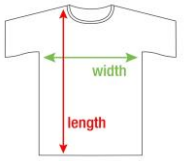

STEDMAN® GARMENT SIZES MEN

Garment sizes are in cm. Subject to the tolerance of ± 2,5 cm. Might be subject to change without further notice.